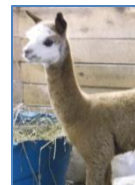

### Alice Wind

Another of our should-a-been grey from Masquerade! Still not certain if she is not an American rose-grey . . . . . She would be a great addition to anyone's breeding herd who is looking for quality fleece, genetics, and great confirmation. **\$1700**