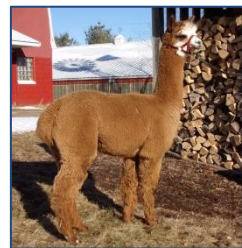

Hickory Wind Farm-Alpacas & Fiber

2019 Retirement Sale Listing – Should have been grey!! (continued)

Red Cedar Wind

Although Cedar is registered as medium brown she has numerous grey patches; not surprising as both parents are grey and her full brother is a medium silver grey.

She is that sought-after combination of dark fleece with Accoyo & Alianza genetics. Her coloring is a darker brown than indicated in the photo. Cedar's fleece is wonderful – soft and dense with an AFD of 17 microns! She certainly has potential to produce very nice off-spring. **$1300**

ARI: 32557664
Status: F/maiden
Birthdate: 9/30/2013
Color: medium brown
Dam: CCRs Independencia
Sire: Cloud Dancers Masquerade
AFD: 2015-16.4 microns;
2016-17.1 microns

Red Velvet Wind

Velvet should have been grey . . . . but instead she has beautiful dark red-brown fleece that has the shine and softness of her Bolivian grand-sire and the density and fineness of her rose grey sire Masquerade (Accoyo & Alianza). Her 2015 AFD was 22 microns and unfortunately her 2016 fleece was sold before a fiber sample was taken. She has good confirmation and a very upright presence. Velvet is in good health, halter trained to lead, and is easy to handle. She will be missed. **$1300**

ARI: 32656855
Status: F/maiden
Birthdate: 6/21/2013
Color: medium brown
Dam: Chocolott Wind
Sire: Cloud Dancers Masquerade

Peaches Wind

Odelia's 2016 female cria by Cloud Dancer's Masquerade is white/beige – maybe light rose grey - in color with the fineness, density & crimp characteristic of Masquerade off-spring. **$1700**

2018 AFD 17.4 microns.

ARI: 32656916
Status: F/maiden
Birthdate: 9/20/2016
Color: white/beige
Dam: Huincil Odelia
Sire: Cloud Dancers Masquerade

Alice Wind