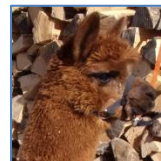

Kasey

A delightful young female with high quality genetics! She was Gabriel's final breeding before he passed on – and what a treasure he created. She has fine fleece with crimp, staple length, and density. In addition she exhibits the striking upright stature and confirmation that is seen in many of Gabriels offspring. If we were not retiring from alpacas, she would definitely be on my breeding list! **$1200**