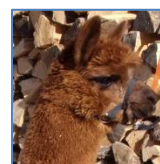

\$1700

ARI: 32656978
 Status: F/maiden
 Birthdate: 9/6/2016
 Color: medium fawn
 Dam: Lolah Wind
 Sire: Cloud Dancers Masquerade

Kasey

A delightful young female with high quality genetics! She was Gabriel's final breeding before he passed on – and what a treasure he created. She has fine fleece with crimp, staple length, and density. In addition she exhibits the striking upright stature and confirmation that is seen in many of Gabriels offspring. If we were not retiring from alpacas, she would definitely be on my breeding list!