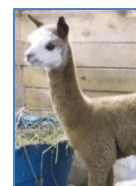

Alice Wind

Another of our should-a-been grey from Masquerade! Still not certain if she is not an American rose-grey . . . . . She would be a great addition to anyone's breeding herd who is looking for quality fleece, genetics, and great confirmation.

$1700

ARI: 32656978
Status: F/maiden
Birthdate: 9/6/2016
Color: medium fawn
Dam: Lolah Wind
Sire: Cloud Dancers Masquerade