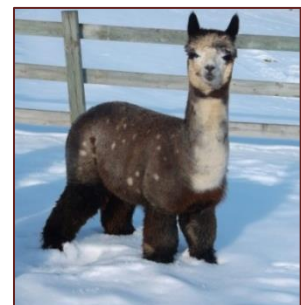

Hickory Wind Farm-Alpacas & Fiber

2019 Retirement Sale Listing – Fawn, Brown, Females - Updated 2 July 2019

Lolah Wind

Lolah's fleece is still very nice! Her fiber is a lovely light fading fawn and continues to exhibit density, softness, and crimp after numerous crias. She has sturdy, correct confirmation and an elegant upright presence. And, she has passed on her confirmation, quality fleece characteristics, and gentle temperament to her offspring. Lolah is an easy breeder and a great mom! Ideal for new alpaca owners. Lolah's 2015 AFD was 23 microns **$1700**

ARI: 30922211
Status: F/proven
Birthdate: 10/1/2008
Color: medium fawn
Dam: Sa-Sir
Sire: Alta's Ultima of PVA

Sarina Wind

Sarina is full sister to Lolah Wind (posted above). She is the final off-spring of our Sa-Sir & Ultima breeding and is perhaps the best! She exhibits many desirable characteristics of a quality production female: championship genetics, very good confirmation, dense fleece with good softness and crimp. She also inherited her dam's easy friendliness; is in good health and halter-trained **1st Place & Highest Fawn Color Score at AOA 2016 National Fleece Show - Spin Off competition.. $2000**

ARI: 32656879
Status: F/maiden
Birthdate: 7/3/2013
Color: medium fawn
Dam: Sa-Sir
Sire: Alta's Ultima of PVA
AFD: 2015-19.3 microns;
2016-22 microns

Gracella Wind

Grace is very fine quality with great potential for producing top quality off-spring. Her Royal Fawn and PP Guellermo genetics can be seen in her regal upright presence, good confirmation, and fiber that has both fineness and density, good crimp character, and color uniformity. She is in good health and easy to handle. Gracella's 2014 fawn (**Wasa**) male by LLC Peruvian Kevlar shows what she can produce! **$1000**